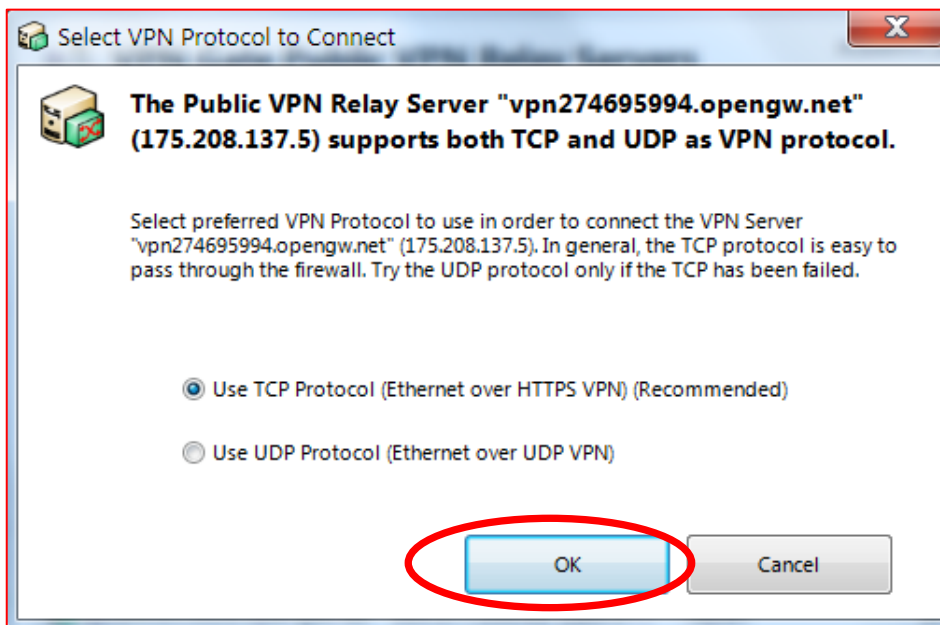

Все. VPN подключение завершилось успешно и **теперь можно запускать программу *Boghe*** для видеозвонка с компьютера **через Wi-Fi** на удаленный гаджет RealVisor. В случае, если VPN подключение закончилось неудачно, то рекомендуем выбрать другой сервер из списка доступных VPN серверов и повторить процедуру.

Когда можно отказаться от VPN-подключения

1. Если компьютер имеет выход в интернет через сотовый USB модем (Мегафон, Билайн и др.)
2. Когда Wi-Fi роутер имеет "хороший", т.н. "белый" IP адрес (например, статический IP адрес)
3. Если роутер имеет встроенную VPN